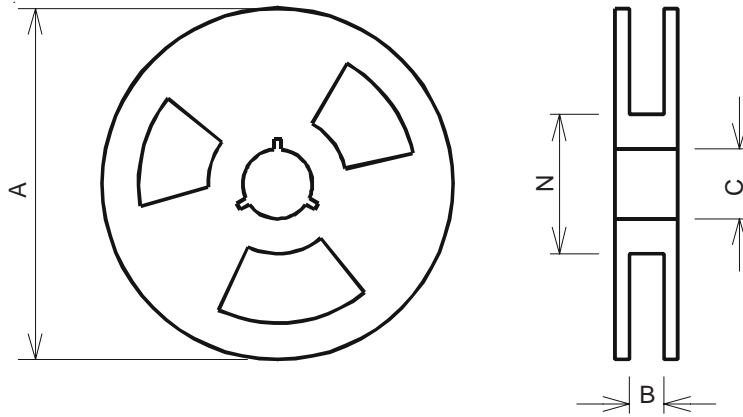

Tape & Reel Packaging and Dimensions

Reel Dimensions (Unit : mm)