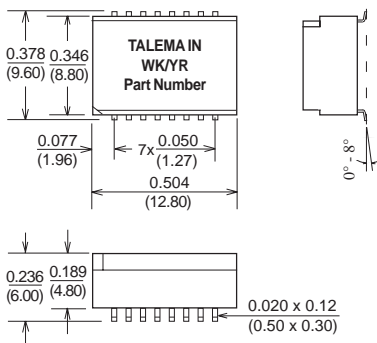

Dimensions & Schematics

Package

Suggested Pad Layout

Sales & Marketing, Design and Manufacturing Facilities

<http://www.talema-nuvotem.com>

Eastern Europe & Czech Republic

NT MAGNETICS s.r.o.
Chebská 27
322 00 Plzeň
Tel: Int. + 420 37 - 744 9303
Fax: Int. + 420 37 - 744 3697
Email: talema@talema.cz

Germany

TALEMA ELEKTRONIK GMBH
Sembdnerstr. 5, Postfach 2523
82110 Germering
Tel: Int. + 49 89 - 841 00 - 0
Fax: Int. + 49 89 - 841 00 25
Email: info@talema.de

Ireland

NUVOTEMTEO.
Crolly
Co. Donegal
Tel: Int. + 353 74 - 954 8666
Fax: Int. + 353 74 - 954 8139
Email: info@nuvotem.com

India

TALEMA ELECTRONIC PVT. LTD.
Opposite the SIDCO Industrial Estate
Gins Towers
4/5S.H/1, Omalur Main Road
Salem - 636 004, Tamil Nadu
Tel: Int. + 91 427 - 244 1325
Fax: Int. + 91 427 - 243 0034
E-mail: talema@talemaindia.com